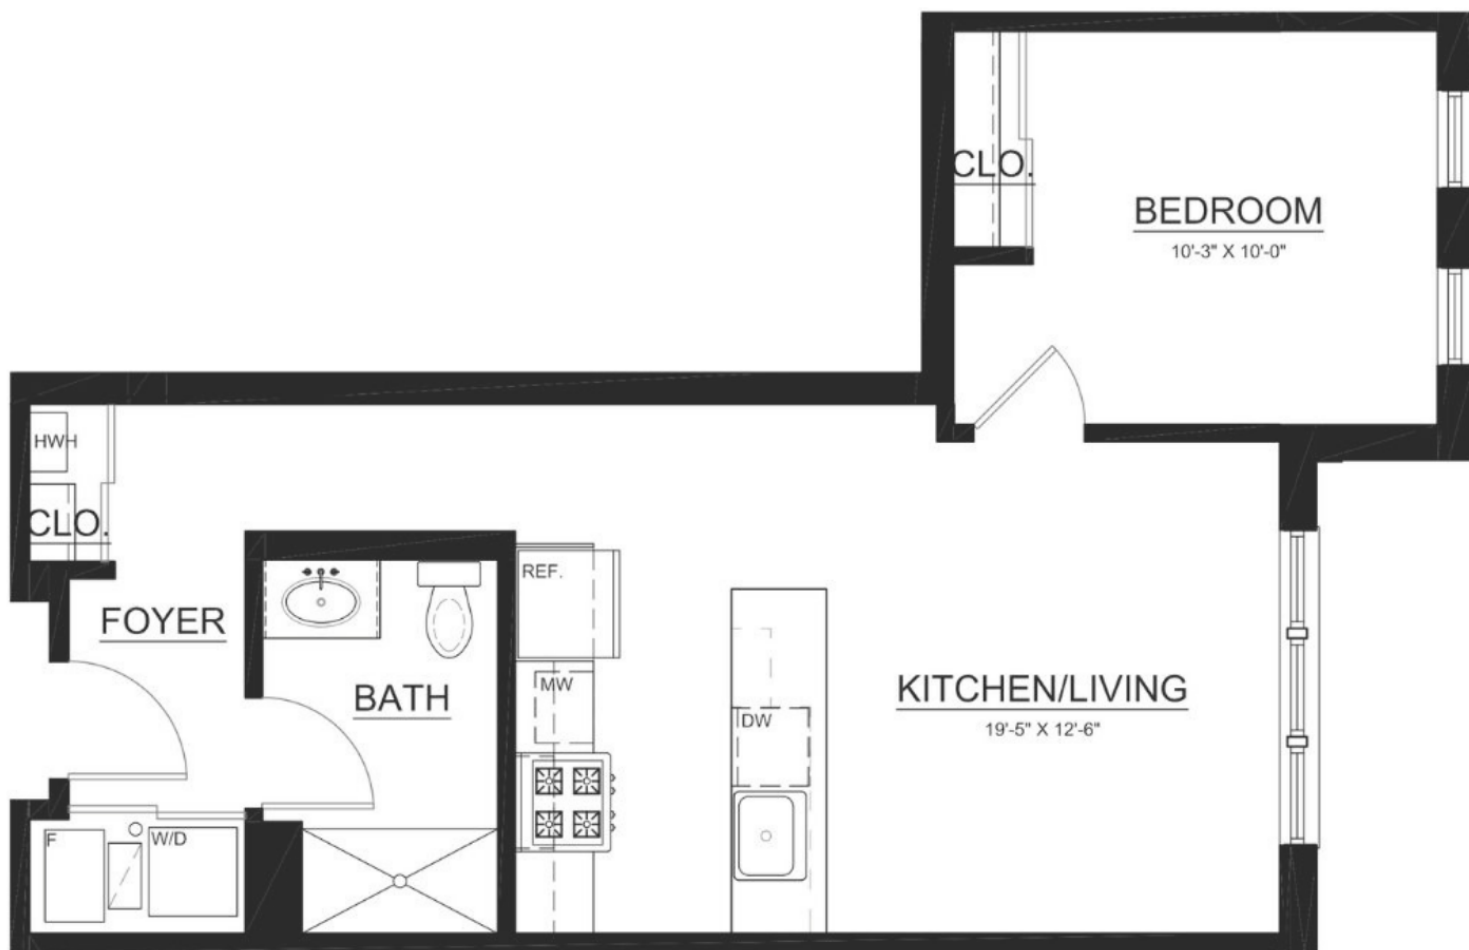

THE ERIKSON

STYLE
204, 304, 404

1 BED
1 BATH
603 SQFT

NOTES:

Apartment:

Rent:

Available: