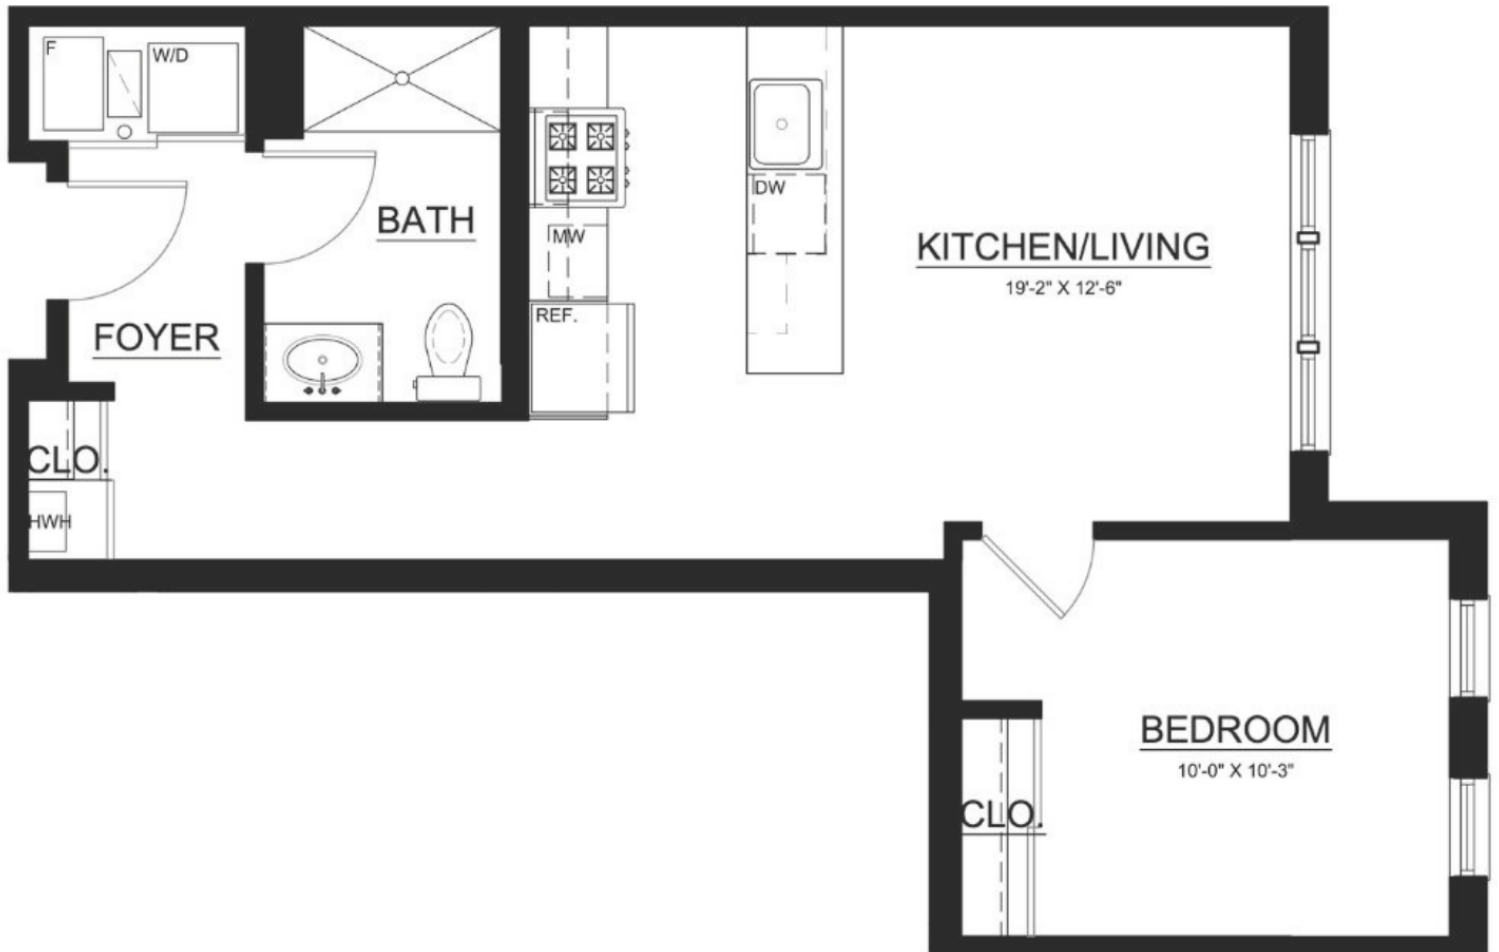

THE ERIKSON

STYLE
309, 409

1 BED
1 BATH
598 SQFT

NOTES:

Apartment:

Rent:

Available:

THEERIKSON.COM